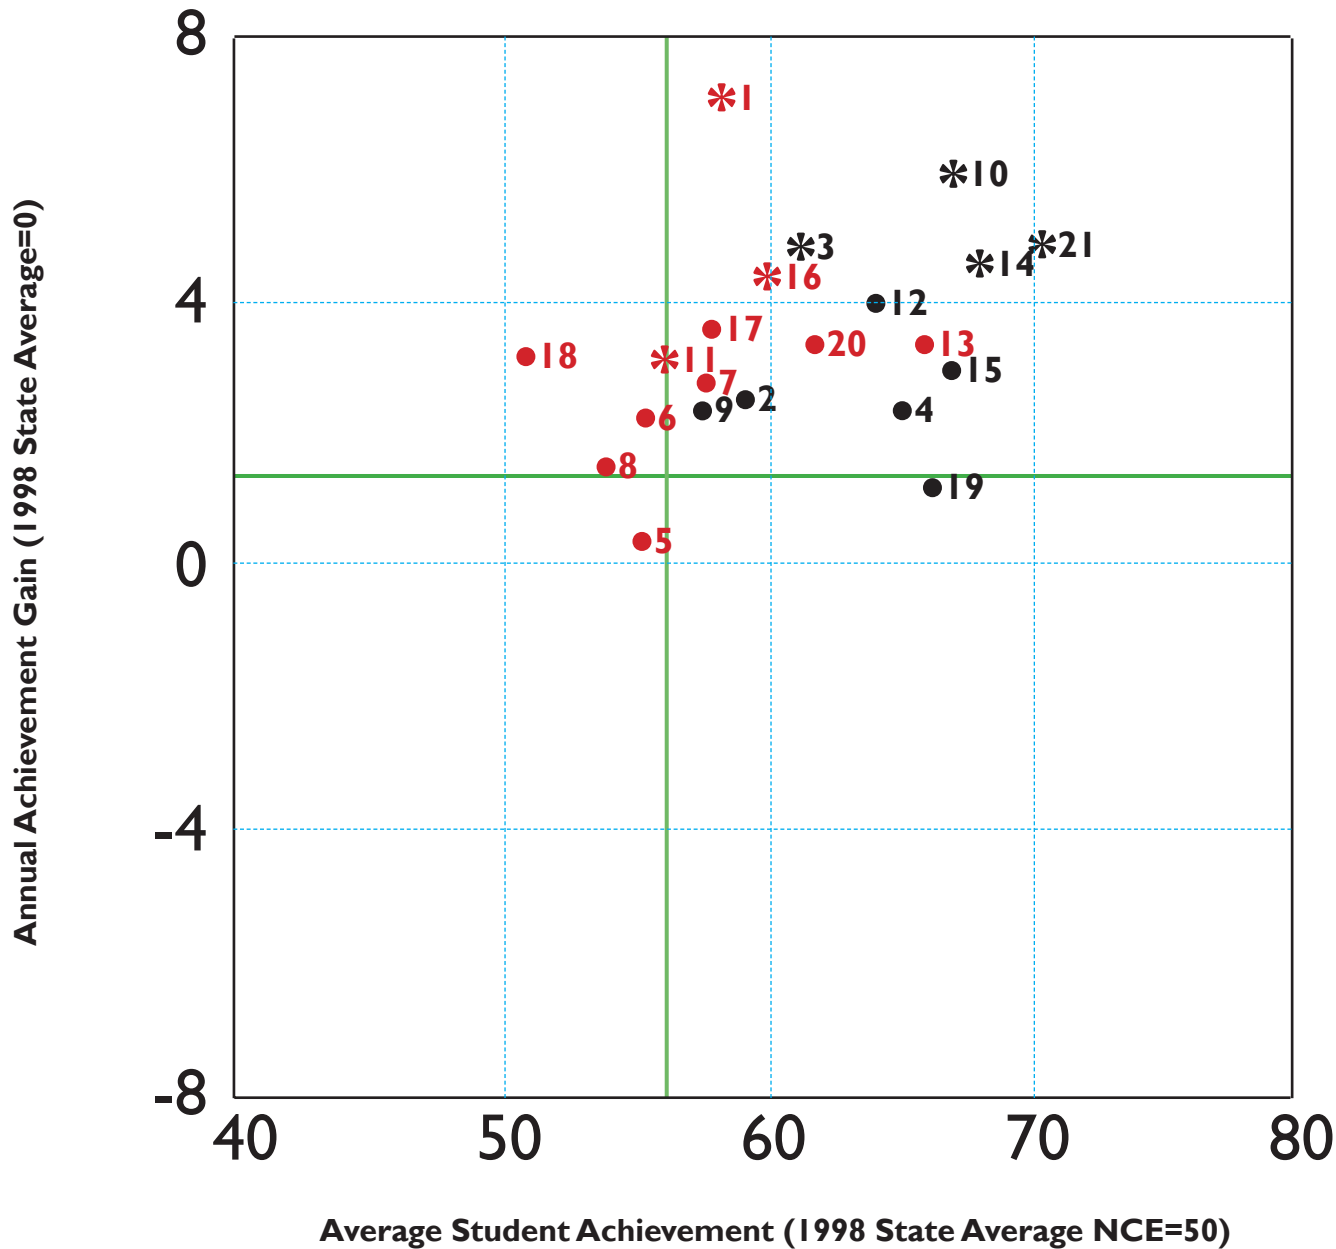

# Annual Achievement Gain vs Average Student Achievement, Grades 4-8 Washington County and Johnson City Schools

## LEGEND

- 1 Boones Creek Elementary (W)
- 2 Boones Creek Middle School (W)
- 3 Fall Branch Elementary (W)
- 4 Gray Elementary School (W)
- 5 Jonesborough Elementary (W)
- 6 Jonesborough Middle School (W)
- 7 Lamar Elementary (W)
- 8 South Central Elementary (W)
- 9 Sulphur Springs Elementary (W)
- 10 University School (W)
- 11 West View School (W)
- 12 Cherokee Elementary (J)
- 13 Fairmont Elementary (J)
- 14 Indian Trail Middle School (J)
- 15 Lake Ridge Elementary (J)
- 16 Woodland Elementary (J)
- 17 Mountain View Elementary (J)
- 18 North Side Elementary (J)
- 19 Science Hill High School (J)
- 20 South Side Elementary (J)
- 21 Towne Acres Elementary (J)

W=Washington County  
J=Johnson City

Asterisks indicate schools recognized by the "Most Effective Schools" program

Schools in red: more than 50% of students participate in free/reduced lunch programs

Green lines indicate the cutoff point for an "A" grade on each scale